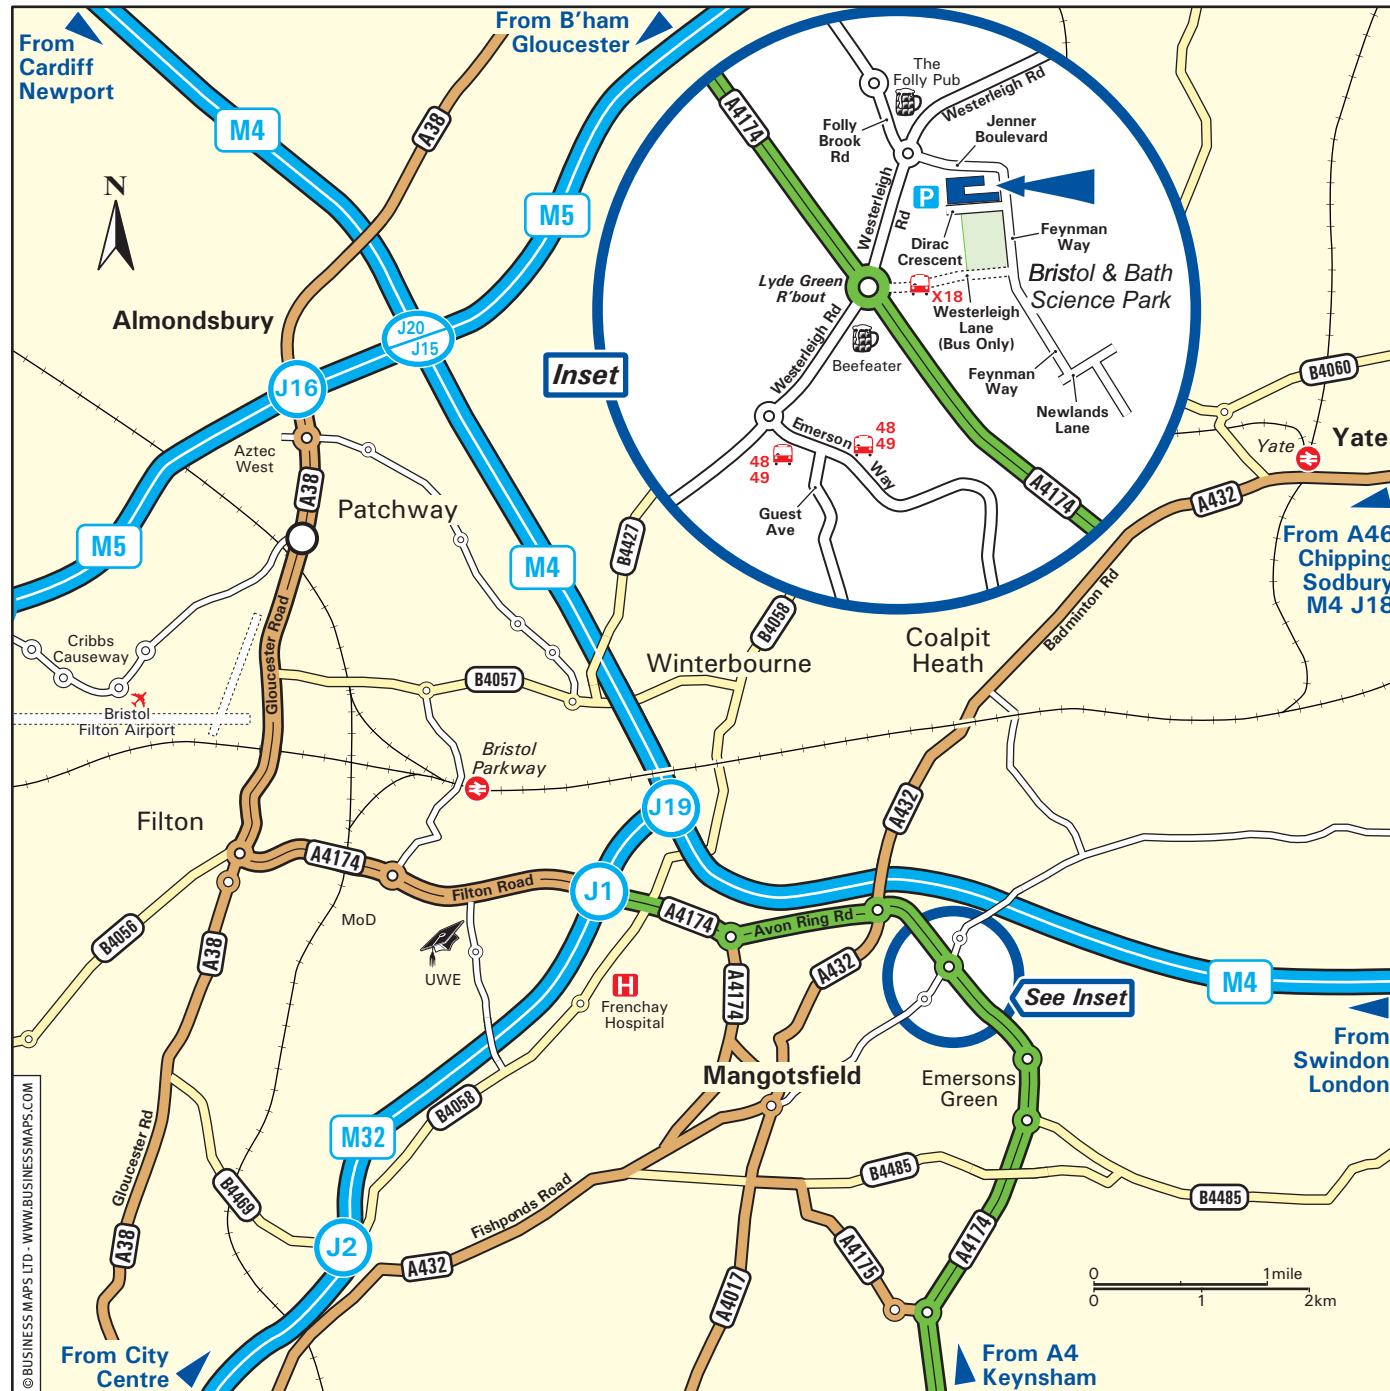

© BUSINESS MAPS LTD - WWW.BUSINESSMAPS.COM