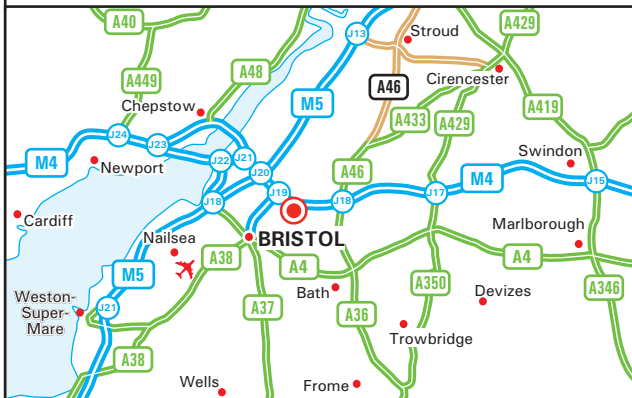

CFMS
Bristol and Bath Science Park
Dirac Crescent
Emersons Green
Bristol BS16 7FR
Tel: 0117 906 1100

From the M4

- Leave the M4 at junction 19 (signposted Bristol & M32).
- Join the M32 following signs for Bristol City Centre.
- Leave the M32 at junction 1 (signed A4174, Kingswood/Filton).
- At the roundabout at the bottom of the slip road, take the first exit onto the A4174 (signposted Kingswood/Yate).
- Continue on the A4174 through one set of traffic lights and go straight over two roundabouts.
- At the third roundabout (Lyde Green) take the first exit onto Westerleigh Road (signposted Crematorium, Westerleigh Science Park & Emerald Park).
- At the next roundabout (The Folly Pub on the left) take the third exit into the entrance of the Science Park (Jenner Boulevard).
- Turn right onto Feynman Way.
- Turn right onto Dirac Crescent.
- Our building is located on the right hand side (see inset).

From the M5

- Leave the M5 at junction 15 (signed M4, London, Bristol & M32).
- Join the M4 Eastbound.
- Follow directions above "From the M4".

By Bus

- First Bus Number 48 or 49 route. Alight at the Meadgate stop on Emerson Way in Emersons Green.
- The X18 is a new express bus service linking Emersons Green to Aztec West via UWE, MOD, the North Fringe and Filton.

By Train

- Bristol Parkway Station is about four miles from our building and is served by trains from London Paddington, Reading, Swindon, Cardiff Central, Bristol Temple Meads & Birmingham New Street.

Postcode for Sat Nav: BS16 7AJ

© BUSINESS MAPS LTD - WWW.BUSINESSMAPS.COM